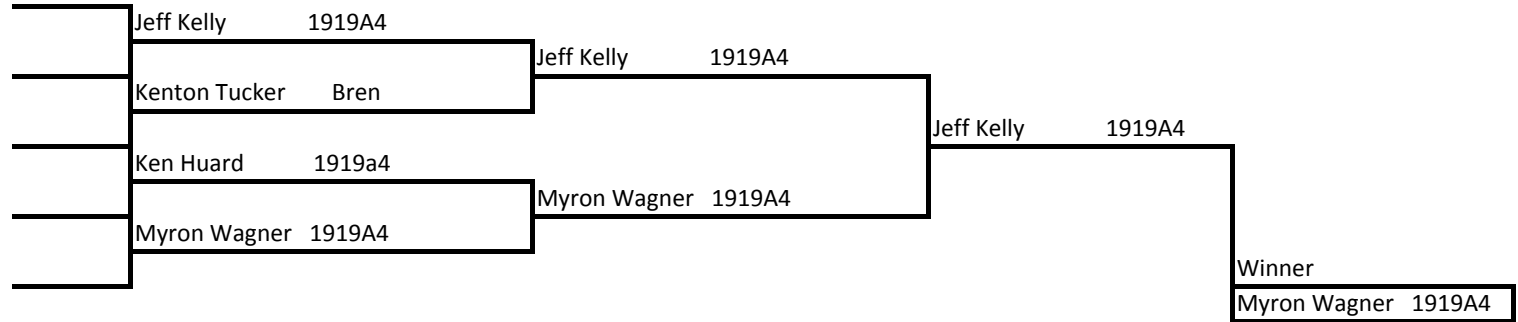

# April 2009 Beltfed Match

## Shooter # SHOOTER

- 1 Jeff Kelly 1919A4
- 2 Jon Blaylock 1919A4
- 3 Kenton Tucker Bren
- 4 Claire Byoem M240B
- 5 Ken Huard 1919a4
- 6 Mickey Thompson M16
- 7 Myron Wagner 1919A4
- 8

## LOSER BRACKET

- 4 Claire Byoem M240B
- 2 Jon Blaylock 1919A4
- 6 Mickey Thompson M16
- 7 Ken Huard 1919a4
- 3 Kenton Tucker Bren
- 5 Myron Wagner 1919A4